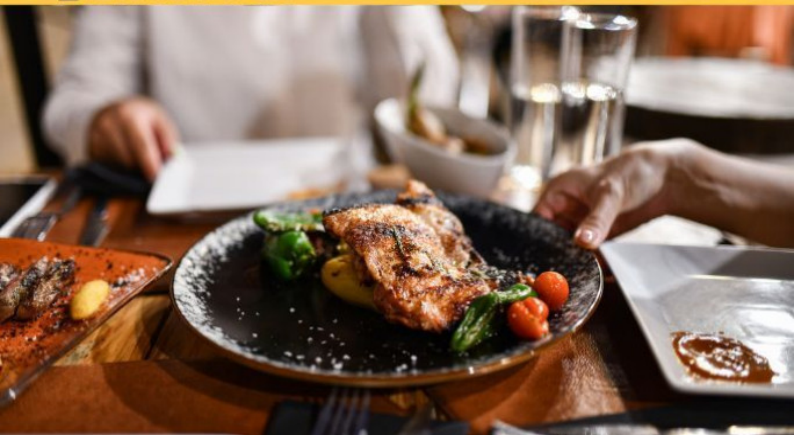

Hospitality Opportunity for Sale Franklin Auckland

selling businesses

Clyth
MacLeod

since
1972.

For Sale

Location: **Auckland Region**
Asking: **$100,000**
Type: **Hospitality-Cafes / Hospitality-Restaurants**

Hospitality Opportunity in Franklin District, Potential For Growth - (CML 11562)

Here's a fantastic lifestyle opportunity to immerse yourself in this close knit community close to the beach.

This Cafe/Restaurant is located in a vibrant, populated and well supported community with a mixed demographic including young families, retirees and people seeking a work/balance lifestyle away from the hustle and bustle. This business has very limited competition of its kind in the area, providing potential for great patronage from the community and visitors to this picturesque area.

It is currently run as a licensed Restaurant and Bar offering (Dine In and Takeaway) 6 evenings only, approx. 30 hours a week.

What an incredible opportunity here for a new owner to grow this business further by choosing to expand trading hours and introduce a daytime offering .....a Cafe, Lunch Bar, Tea Room!

Key Features:

- The owner advises weekly sales achieve circa $4,500- a base to build upon
- Seating for approx. 100 patrons incl outdoor seating for up to 8 patrons
- Affordable monthly rent at only $2,950.79 plus GST
- Limited competition in the surrounding area

The boxes are ticked! Beautiful rural and coastal area, vibrant and supportive community, growth potential! Look no further if you are desiring the chance to establish yourself as the 'Go To' hospitality business in this wonderful community.

Seize the moment and make that call today for further details or to arrange a confidential discussion.
Contact: Sakshi Agarwal 027 268 4023

Price: $95,000 plus Stock (Approx. $5,000)

Contact:

Sakshi Aggarwal
0272684023 or +64 9 630 9491

nzbizbuysell.co.nz/133237

[Clyth MacLeod Business Sales](#)

Licensed REAA 2008

Broker Ref:

clythmacleod_73_4529