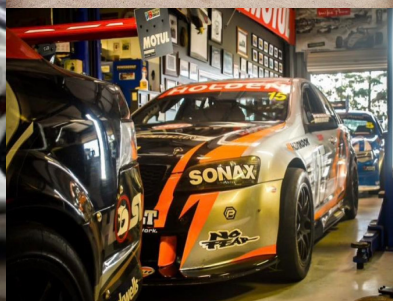

V8 SuperDrive Business for Sale Templeton

V8 SuperDrive - The Ultimate Experience Business

This is no ordinary business - V8 SuperDrive is an experience brand delivering unforgettable adrenaline charged driving experiences.

Key Highlights:

- Established and proven one of a kind brand.
- Operating from the top class Ruapuna circuit.
- High demand market appealing to tourists, car enthusiasts, corporates and gift buyers.
- Premium fleet of purpose built high performance V8 supercars.
- Simworx SX02 2 Motorsport Full Motion Simulator.
- Turnkey operation with branding, systems, and operational processes all in place.
- Generous handover period with support and training offered.