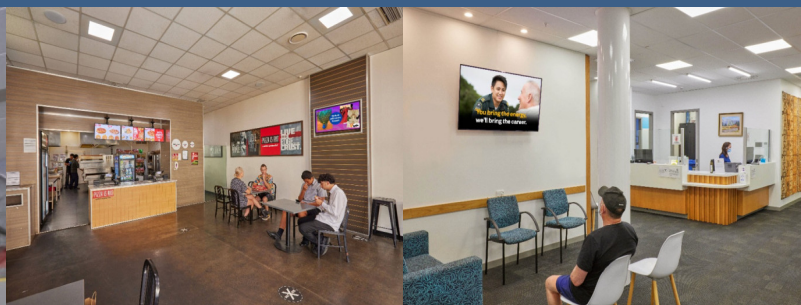

Giggle Entertainment Digital Signage Franchise for Sale NZ Nationwide

Join a thriving network! NZ's Largest Out-of-Home Entertainment Network Our team offers training, marketing materials, and ongoing assistance. No staff is required.

Giggle: NZ's Largest Out-of-Home Entertainment Network

Giggle captivates audiences with funny videos, jokes, and memes displayed on screens in high-traffic locations. Target receptive audiences with a proven ad format (65% content, 38% ads). High engagement (average watch time: 2.38 minutes). Be your own boss, bringing humor and targeted advertising to your local market.