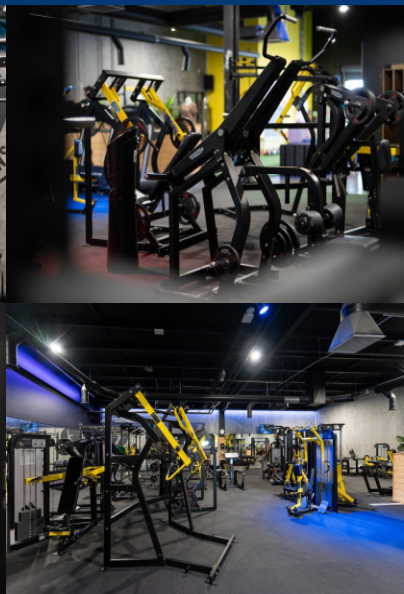

Flex Fitness Franchise for Sale Lynmore Rotorua

kakapo

FLEX FITNESS ROTORUA
Lynmore Junction, 352D Te Ngae Road, Lynmore

Flex Fitness in Rotorua. Fully Managed Returns

Flex Fitness needs no introduction.

The innovative, New Zealand owned and operated franchise has been pushing the boundaries since its inception in Hamilton back in 2008 and now has over 35 locations nationwide.

If you are passionate about health, fitness and business - here is your opportunity to take ownership of Flex Fitness Rotorua, one of the network's strongest performers and a powerhouse in the Rotorua fitness scene.

Business Highlights

- Working owner profits of \$300,000+ or run under the current managed structure
- Established Brand - Flex Fitness is a trusted name in NZ fitness
- Prime Location: Great access to car parking and a secure lease in place
- A successful franchise network with proven systems and support structures
- A turnkey Operation with a loyal membership base
- Rockstar team of experienced staff in place so you can hit the ground running
- Multiple revenue streams, additional capacity, loads of room for growth!
- State-of-the-Art Facilities with the latest training equipment, functional training area, smoothie bar and sauna

Flex Fitness clubs are tightly held and rarely hit the open market. Take advantage of this opportunity today and call Cameron Proctor on 021525037!

Asking Price **\$979,000 + Stock of \$4,000**

Location: **Rotorua**