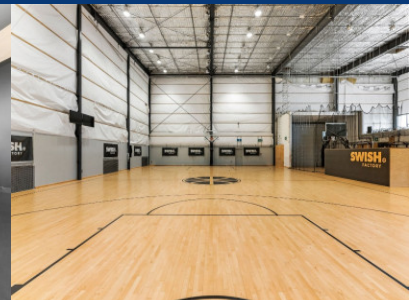

Basketball Training Facility Business for Sale Rosedale Auckland

kakapo

SWISH FACTORY
17 Orbit Dr, Rosedale

Swish Factory in Rosedale. Nothing but Net Profit!

Swish Factory is New Zealand's premier basketball training facility.

This is your opportunity to become part of a fun, dynamic industry with solid future growth prospects.

Business Highlights

- Full sized basketball court, 6 shooting stations with AI technology plus small gym
- Revenue has doubled over the last three years
- Scalable model with franchise opportunities
- Rely on an awesome existing team or step into day to day operations
- Well established revenue channels including school holiday camps, coaching clinics, 3x3 leagues, parties/events, shooting stations, private training, private court bookings