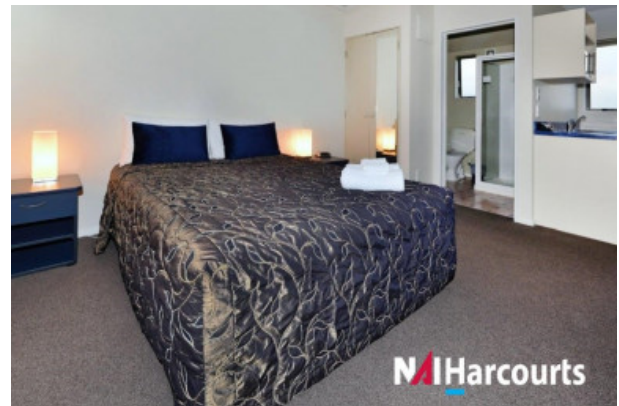

Motel for Sale Christchurch

Ad ID: 101554

Location: **Christchurch**
Type: **Accommodation-Motels**

Christchurch Motel - Location, Location!

Business for Sale Description

Motel for Sale Christchurch

Attractive two-storeyed easy-care 10-unit motel of modern appearance on a highly visible corner site, right on the doorstep of Christchurch's major sporting and entertainment venues, and very handy to the city centre, major shopping malls, and the Christchurch Railway Station. Very comfortable 3-bedroom Manager's residence.